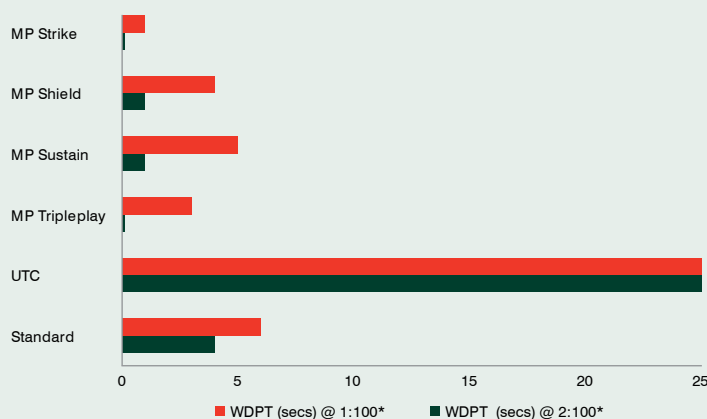

SOIL MOISTURE RANGE

A systems approach to water use efficiency. MP STRIKE works well on its own but it has designed to work best when used in a system with MP SHIELD and MP SUSTAIN.

**PENETRATE
PROTECT
PROMOTE**

TRIAL INFORMATION

Water droplet penetration test ▼

Test description

Water droplets from candidate solutions were placed on surface of a soil with demonstrated hydrophobicity and the time taken to soak away was measured.

This test shows how MP STRIKE provides more effective wetting, resulting in less pooling and runoff with more soil water being held against drainage. The efficiency provided makes valuable irrigation go further by maximising the potential of each and every soil pore space.