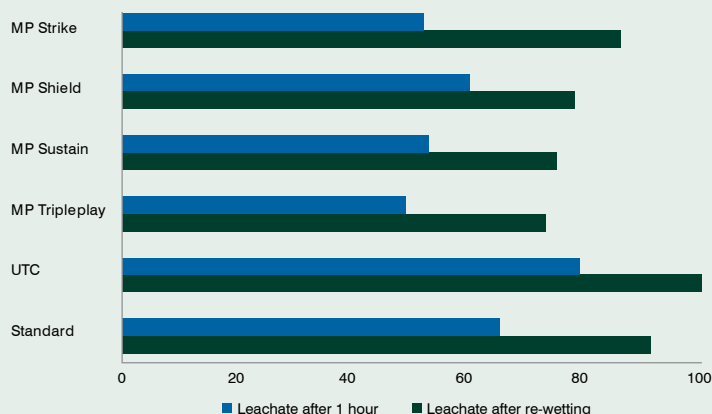

10 bags / hectare

SOIL MOISTURE RANGE

A systems approach to water use efficiency. MP **TRIPLEPLAY** contains a physical blend of MP STRIKE, MP SHIELD and MP SUSTAIN

**PENETRATE
PROTECT
PROMOTE**

TRIAL INFORMATION

Water use efficiency ▼

Test description

This test shows the candidate products ability to hold applied moisture in soil, after free water has been allowed to drain after 1 hour and then after rewetting 48 hours later.

The lower the amount of leachate collected, the more that candidate has influenced the soil's ability to hold water against drainage. Humectants perform better at this test because they are more lipophylic (water attracting).